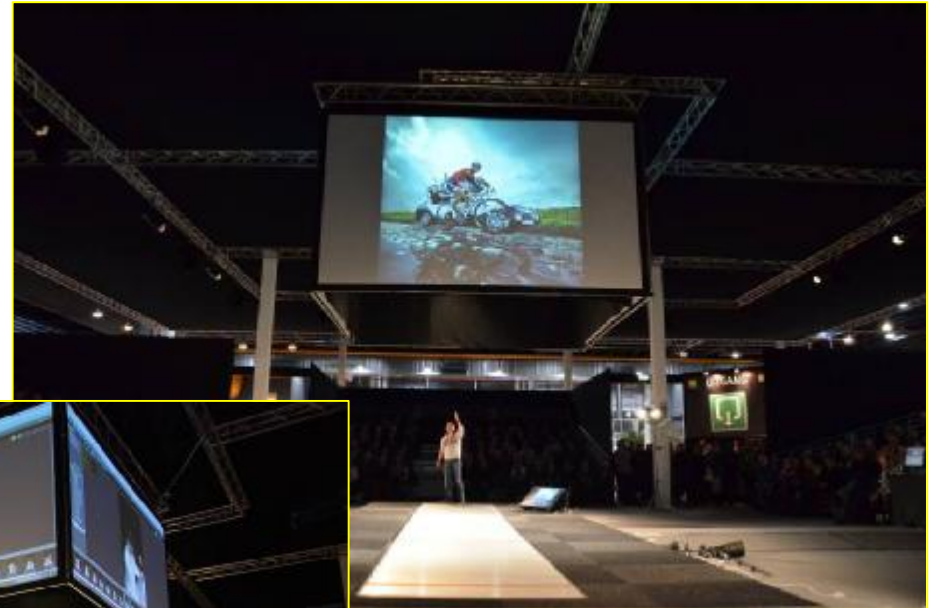

Klaas Jan van der Weij; sports photography

Nikon Netherlands
New Yorkstraat 66
NL- 1175 RD Lijnden
Tel.: +31 (0) 20-4498-111